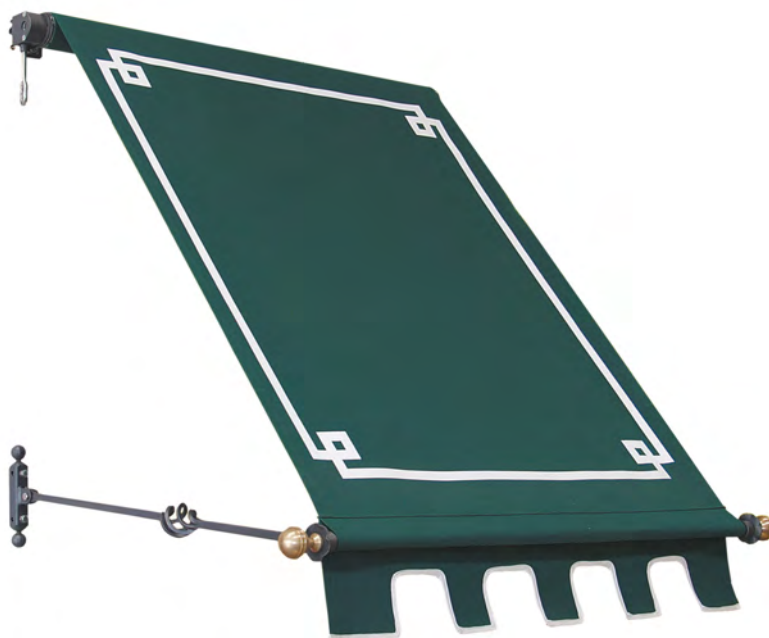

CASTELLANA - VERTICAL AND DROP ARM AWNING

BULLONERIE
INOX ANTIGRIP

Mod.Artù

Mod.Ginevra

Mod.Lancillotto

Mod.Artù

Mod.Ginevra

Mod.Lancillotto

CASTELLANA is a classic wrought iron awning, its design is inspired by medieval craft traditions.

This model is wonderfully versatile, and it can be the perfect solution for bars, restaurants, hotels, etc.. CASTELLANA can guarantee that your shop or restaurant will be traditionally stylish and attractive!

Colours available in stock:

 Powder coated Anthracite Grey

Other RAL colours available upon request

Total amount of space required

Pitch

	Pitch β min.	Pitch β max.
Wall mounted	0°	180°
Side mounted	0°	180°

Angle β is set in the middle of the arm

Mounting bracket