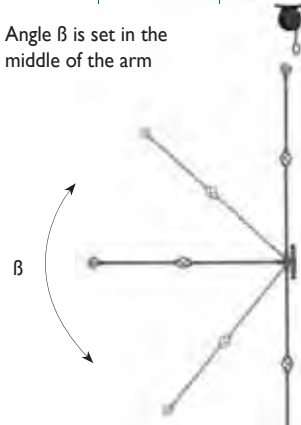

Colours available in stock:

 Powder coated Anthracite Grey

Other RAL colours available upon request

Total amount of space required

Pitch

	Pitch β min.	Pitch β max.
Wall mounted	0°	180°
Side mounted	0°	180°

Angle β is set in the middle of the arm

Mounting bracket