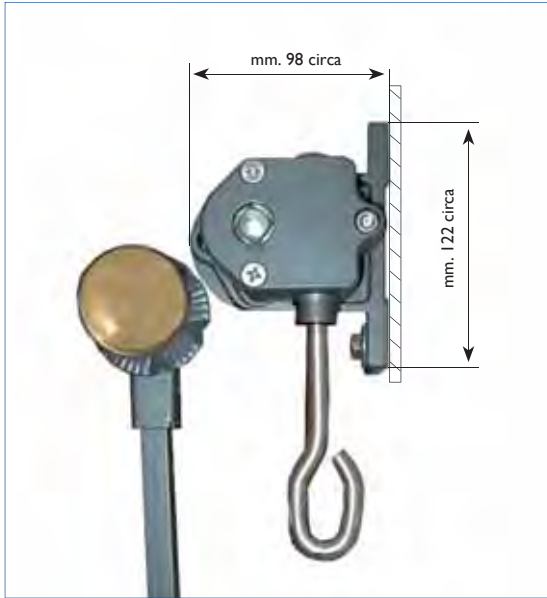

CASTELLANA - VERTICAL AND DROP ARM AWNING

BULLONERIE
INOX ANTIGRIP

Mod.Artù

Mod.Ginevra

Mod.Lancillotto

Mod.Artù

Mod.Ginevra

Mod.Lancillotto

Colours available in stock:

 Powder coated Anthracite Grey

Other RAL colours available upon request

Total amount of space required

Pitch

	Pitch β min.	Pitch β max.
Wall mounted	0°	180°
Side mounted	0°	180°

Angle β is set in the middle of the arm

Mounting bracket