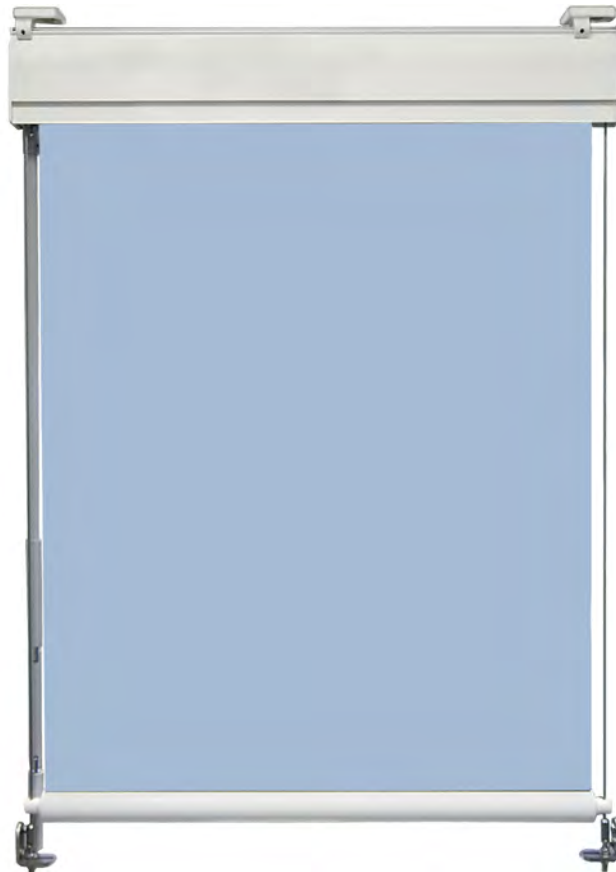

S/2008 CABLE Ø4 - VERTICAL AND DROP ARM AWNING

BULLONERIE
INOX ANTIGRIP

Mounting bracket

S/2008 CABLE Ø4 is a vertical awning with stainless steel cable Ø4.

This type of awning is very commonly used for balconies, windows and verandas.

S/2008 comes with an aluminium cassette mm.111 x H.mm.127, which can be partially opened. In the cassette is fitted a cap cover brush to brush any water or dirt from the PVC / acrylic fabric.

The awning can be wall mounted or installed on the ceiling.

S/2008 can be either electrically or manually operated by a gear.

Colours available in stock:

Powder coated Grey
RAL7035

Powder coated Ivory
RAL1013

Powder coated White
RAL9010

Powder coated Brown
RAL8017

Other RAL colours available upon request