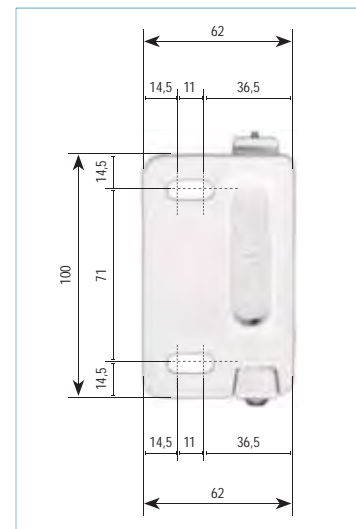

S/2008 CABLE Ø4 - VERTICAL AND DROP ARM AWNING

BULLONERIE
INOX ANTIGRIP

Mounting bracket

S/2008 CABLE Ø4 is a vertical awning with stainless steel cable Ø4.

This type of awning is very commonly used for balconies, windows and verandas.

S/2008 comes with an aluminium cassette mm.111 x H.mm.127, which can be partially opened. In the cassette is fitted a cap cover brush to brush any water or dirt from the PVC / acrylic fabric.

The awning can be wall mounted or installed on the ceiling.

S/2008 can be either electrically or manually operated by a gear.

Colours available in stock:

Powder coated Grey
RAL7035

Powder coated Ivory
RAL1013

Powder coated White
RAL9010

Powder coated Brown
RAL8017

Other RAL colours available upon request