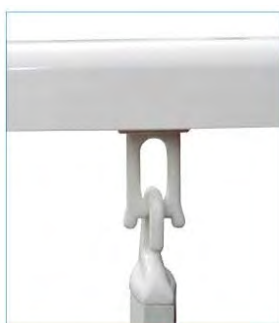

S/73 - VERTICAL AND DROP ARM AWNING

BULLONERIE
INOX ANTIGRIP

S/73 is a drop arm awning particularly suited for balconies as it provides lateral and frontal sun protection. The angle of pitch can be adjusted on seven different positions in order to achieve the right degree of shading. The drop arms can be fixed to balustrades or railings.

An aluminium cassette can be added as an optional extra.

The awning can be wall mounted, installed on the ceiling or to the side.

This model can be either electrically or manually operated by spring or gear.