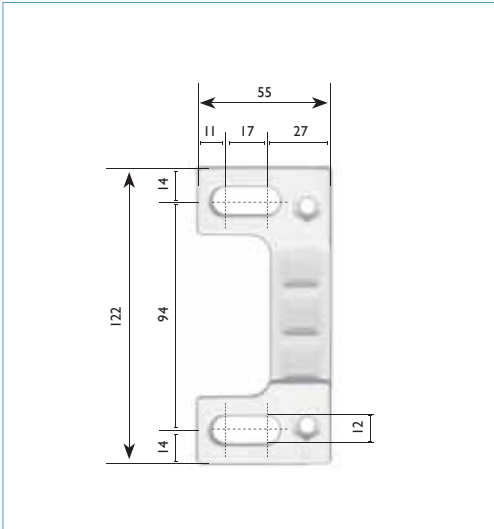

Mounting bracket